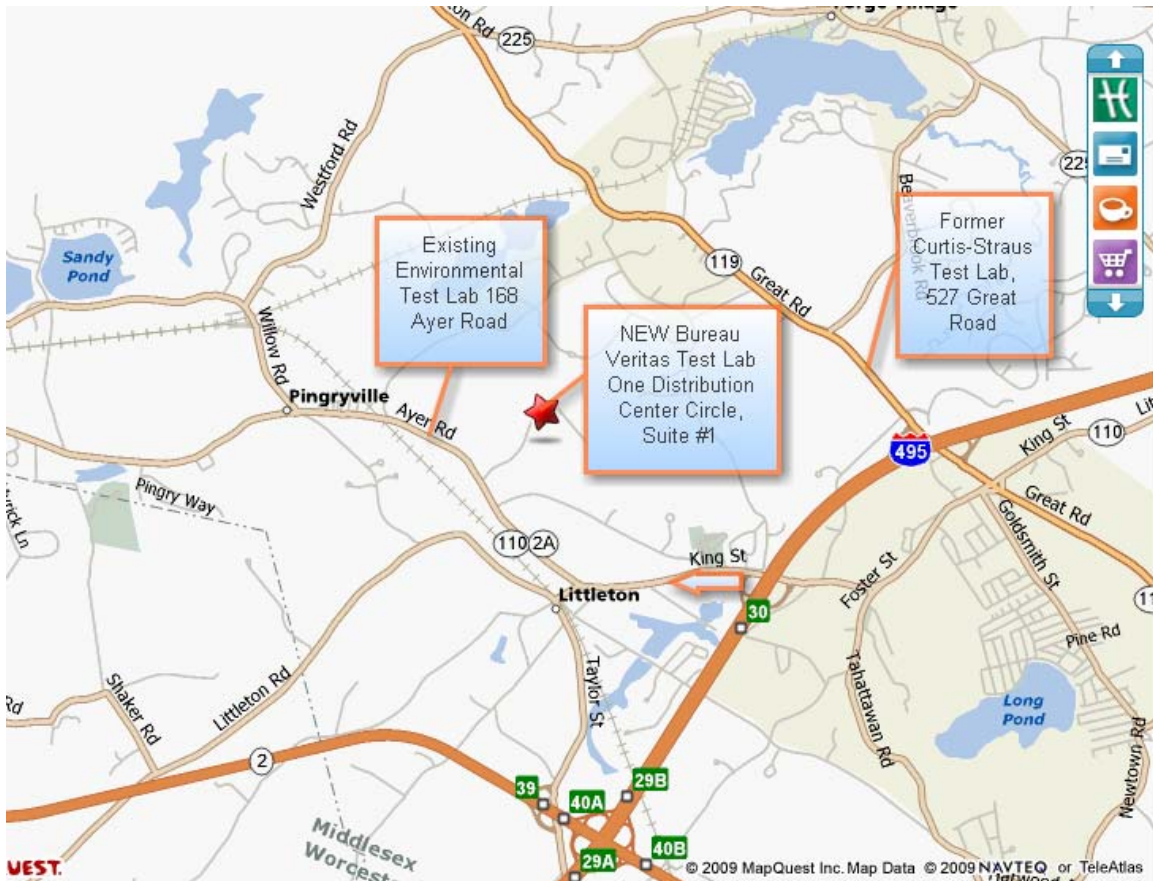

**BUREAU
VERITAS**

Link to Google Maps:

http://www.google.com/maps?f=q&source=s_q&hl=en&geocode=&q=Bureau+Veritas+Consumer+Products+Services,+MA&sl=42.540373,-71.733796&sspn=0.011905,0.027809&safe=on&ie=UTF8&ll=42.54935,-71.500483&spn=0.047613,0.111237&z=14&iwloc=B

DRIVING DIRECTIONS: Route I-495 to Exit 30 – Littleton Road, Route 2A/110 West, turn left toward Littleton/Ayer. Proceed on King Street (Route 2A/110 West) approx. 1.5 miles through Littleton. Just as you see large rock pile at a Aggregate Industries Quarry, turn right at granite sign “Littleton Distribution Center.” Proceed about 1/2 mile down this service road. Bureau Veritas is located on left side of the large blue and white building. Park in visitor parking lot and enter through glass front entrance.